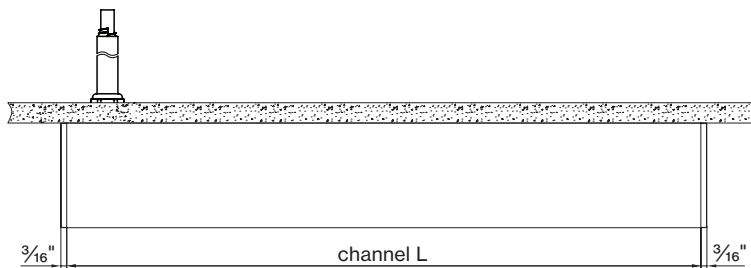

BASO
basolighting.com
xalusa.com

Technical data

	SIZE TYPE	LED COLOR TEMPERATURE	INPUT WATTS	DELIVERED LM TOTAL	LIGHT DISTRIBUTION	DELIVERED LM DIRECT	DELIVERED LM INDIRECT	OPTICAL EFFICIENCY	LUMINAIRE EFFICACY
BASO DIRECT									
	e LED 2' linear	40K	8.4W	910lm	100% down	455lm/ft	-	66%	108lm/W
	4' linear		16.8W	1820lm					
	6' linear		25.3	2740lm					
	8' linear		33.6W	3640lm					
	e ² LED 2' linear	40K	14.8W	1500lm	100% down	750lm/ft	-	66%	101lm/W
	4' linear		29.6W	3010lm					
	6' linear		44.6W	4510lm					
	8' linear		59.2W	6020lm					

for 30K or 35K multiply lm value by 0.96

Patterns top view

LINEAR

A	FIXTURES	CODE
48"	1x 4' linear	ST - 4 8 I N
72"	1x 6' linear	ST - 7 2 I N
96"	1x 8' linear	ST - 9 6 I N

BASO 2.5 IP 54 Dimensions

SURFACE direct