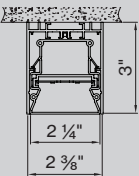

M DIMENSIONS IN INCH	Linear 2'	24IN
	Linear 3'	36IN
	Linear 4'	48IN
	Linear 5'	60IN
	Linear 6'	72IN
	Linear 7'	84IN
	Linear 8'	96IN

G CRI	CRI > 80	C80
	CRI > 90	C90

PERFORMANCE

- Up to 108 lm/W efficiency
- 455 / 750lm/ft
- CRI > 80 & CRI > 90
- IP54, wet rated

MOUNTING

Surface

Pendant

DIMENSIONS

SURFACE

PENDANT

PROTECTIVE LIGHTING

[link to video](#)

BASO
basolighting.com
xalusa.com

Technical data

	SIZE TYPE	LED COLOR TEMPERATURE	INPUT WATTS	DELIVERED LM TOTAL	LIGHT DISTRIBUTION	DELIVERED LM DIRECT	DELIVERED LM INDIRECT	OPTICAL EFFICIENCY	LUMINAIRE EFFICACY
BASO DIRECT									
	e LED 2' linear	40K	8.4W	910lm	100% down	455lm/ft	-	66%	108lm/W
	4' linear		16.8W	1820lm					
	6' linear		25.3	2740lm					
	8' linear		33.6W	3640lm					
	e ² LED 2' linear	40K	14.8W	1500lm	100% down	750lm/ft	-	66%	101lm/W
	4' linear		29.6W	3010lm					
	6' linear		44.6W	4510lm					
	8' linear		59.2W	6020lm					

for 30K or 35K multiply lm value by 0.96

Patterns top view

LINEAR

A	FIXTURES	CODE
48"	1x 4' linear	ST - 4 8 I N
72"	1x 6' linear	ST - 7 2 I N
96"	1x 8' linear	ST - 9 6 I N

BASO 2.5 IP 54 Dimensions

SURFACE direct