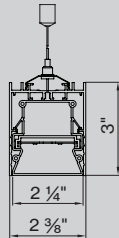

M DIMENSIONS IN INCH	Linear 2'	24IN
	Linear 3'	36IN
	Linear 4'	48IN
	Linear 5'	60IN
	Linear 6'	72IN
	Linear 7'	84IN
	Linear 8'	96IN

G CRI	CRI > 80	C80
	CRI > 90	C90

PERFORMANCE

- Up to 108 lm/W efficiency
- 455 / 750lm/ft
- CRI > 80 & CRI > 90
- IP54, wet rated

MOUNTING

Surface

Pendant

DIMENSIONS

SURFACE

PENDANT

PROTECTIVE LIGHTING

[link to video](#)

BASO
basolighting.com
xalusa.com

Technical data

	SIZE TYPE	LED COLOR TEMPERATURE	INPUT WATTS	DELIVERED LM TOTAL	LIGHT DISTRIBUTION	DELIVERED LM DIRECT	DELIVERED LM INDIRECT	OPTICAL EFFICIENCY	LUMINAIRE EFFICACY
BASO DIRECT									
	e LED 2' linear	40K	8.4W	910lm	100% down	455lm/ft	-	66%	108lm/W
	4' linear		16.8W	1820lm					
	6' linear		25.3	2740lm					
	8' linear		33.6W	3640lm					
	e ² LED 2' linear	40K	14.8W	1500lm	100% down	750lm/ft	-	66%	101lm/W
	4' linear		29.6W	3010lm					
	6' linear		44.6W	4510lm					
	8' linear		59.2W	6020lm					

for 30K or 35K multiply lm value by 0.96

Patterns top view

LINEAR

A	FIXTURES	CODE
48"	1x 4' linear	ST - 4 8 I N
72"	1x 6' linear	ST - 7 2 I N
96"	1x 8' linear	ST - 9 6 I N

BASO 2.5 IP 54 Dimensions

SURFACE direct