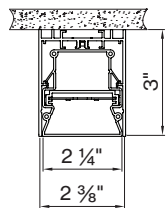

M DIMENSIONS IN INCH	Linear 2'	24IN
	Linear 3'	36IN
	Linear 4'	48IN
	Linear 5'	60IN
	Linear 6'	72IN
	Linear 7'	84IN
	Linear 8'	96IN

G CRI	CRI > 80	C80
	CRI > 90	C90

PERFORMANCE

- Up to 108 lm/W efficiency
- 455 / 750lm/ft
- CRI > 80 & CRI > 90
- IP54, wet rated

BASO
basolighting.com
xalusa.com

Technical data

	SIZE TYPE	LED COLOR TEMPERATURE	INPUT WATTS	DELIVERED LM TOTAL	LIGHT DISTRIBUTION	DELIVERED LM DIRECT	DELIVERED LM INDIRECT	OPTICAL EFFICIENCY	LUMINAIRE EFFICACY
BASO DIRECT									
	e LED 2' linear	40K	8.4W	910lm	100% down	455lm/ft	-	66%	108lm/W
	4' linear		16.8W	1820lm					
	6' linear		25.3	2740lm					
	8' linear		33.6W	3640lm					
	e ² LED 2' linear	40K	14.8W	1500lm	100% down	750lm/ft	-	66%	101lm/W
	4' linear		29.6W	3010lm					
	6' linear		44.6W	4510lm					
	8' linear		59.2W	6020lm					

for 30K or 35K multiply lm value by 0.96

Patterns top view

LINEAR

A	FIXTURES	CODE
48"	1x 4' linear	ST - 4 8 I N
72"	1x 6' linear	ST - 7 2 I N
96"	1x 8' linear	ST - 9 6 I N

BASO 2.5 IP 54 Dimensions

SURFACE direct