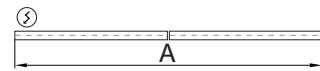

Technical data

	SIZE TYPE	LED COLOR TEMPERATURE	INPUT WATTS	DELIVERED LM TOTAL	LIGHT DISTRIBUTION	DELIVERED LM DIRECT	DELIVERED LM INDIRECT	OPTICAL EFFICIENCY	LUMINAIRE EFFICACY
BASO DIRECT									
	e LED 2' linear	40K	8.4W	910lm	100% down	455lm/ft	-	66%	108lm/W
	4' linear		16.8W	1820lm					
	6' linear		25.3	2740lm					
	8' linear		33.6W	3640lm					
	e² LED 2' linear	40K	14.8W	1500lm	100% down	750lm/ft	-	66%	101lm/W
	4' linear		29.6W	3010lm					
	6' linear		44.6W	4510lm					
	8' linear		59.2W	6020lm					

for 30K or 35K multiply lm value by 0.96

Patterns top view

LINEAR

A	FIXTURES	CODE
48"	1x 4' linear	ST - 4 8 I N
72"	1x 6' linear	ST - 7 2 I N
96"	1x 8' linear	ST - 9 6 I N